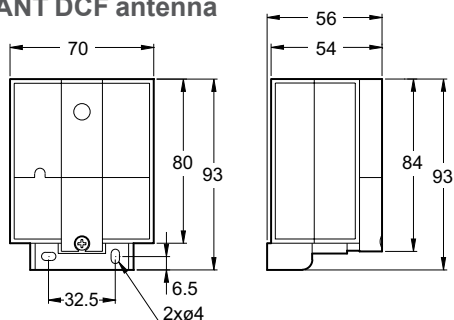

Dimensions (mm)

IHP time switches

ANT DCF antenna

IH, IHH time switches

ITA yearly time switches

DCF antenna and GPS antenna for ITA