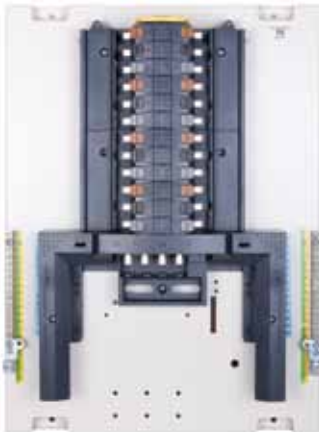

1

SEA9BN4PS

SEA9BN6PS

SEA9BN8E

SEA9BN4TN

Pan assemblies - 3 phase without distributed neutral, supplied without mounting plate

Reference	Description
SEA9BN4PS	Pan assembly 4 way TP&N
SEA9BN6PS	Pan assembly 6 way TP&N
SEA9BN8PS	Pan assembly 8 way TP&N
SEA9BN12PS	Pan assembly 12 way TP&N
SEA9BN16PS	Pan assembly 16 way TP&N
SEA9BN18PS	Pan assembly 18 way TP&N
SEA9BN24PS	Pan assembly 24 way TP&N

Pan assemblies - replacement for Acti 9 Isobar and Isobar 4c distribution boards

Reference	Description
SEA9BN4P	B board replacement pan assembly
SEA9BN6P	B board replacement pan assembly
SEA9BN8P	B board replacement pan assembly
SEA9BN12P	B board replacement pan assembly
SEA9BN16P	B board replacement pan assembly
SEA9BN18P	B board replacement pan assembly
SEA9BN24P	B board replacement pan assembly

Pan assemblies - for switchboard mounting supplied with earths and neutral, phase coloured Isobar switch disconnectors

Reference	Description
SEA9BN4E	Pan assembly 4 way TP+ earth and neutral
SEA9BN6E	Pan assembly 6 way TP+ earth and neutral
SEA9BN8E	Pan assembly 8 way TP+ earth and neutral
SEA9BN12E	Pan assembly 12 way TP+ earth and neutral
SEA9BN16E	Pan assembly 16 way TP+ earth and neutral
SEA9BN18E	Pan assembly 18 way TP+ earth and neutral
SEA9BN24E	Pan assembly 24 way TP+ earth and neutral

Pan assemblies - for switchboard mounting supplied with earths and neutral, black Isobar switch disconnectors

Reference	Description
SEA9BN4PEV	Pan assembly 4 way TP+ earth and neutral
SEA9BN6PEV	Pan assembly 6 way TP+ earth and neutral
SEA9BN8PEV	Pan assembly 8 way TP+ earth and neutral
SEA9BN12PEV	Pan assembly 12 way TP+ earth and neutral
SEA9BN16PEV	Pan assembly 16 way TP+ earth and neutral
SEA9BN18PEV	Pan assembly 18 way TP+ earth and neutral
SEA9BN24PEV	Pan assembly 24 way TP+ earth and neutral