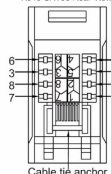

RJ45 CAT5e Rear View

RJ45 CAT5e and CAT6 Wiring Colour Codes