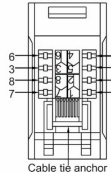

RJ45 CAT5e Rear View

RJ45 CAT5e and CAT6 Wiring Colour Codes