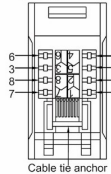

RJ45 CAT5e Rear View

RJ45 CAT5e and CAT6 Wiring Colour Codes