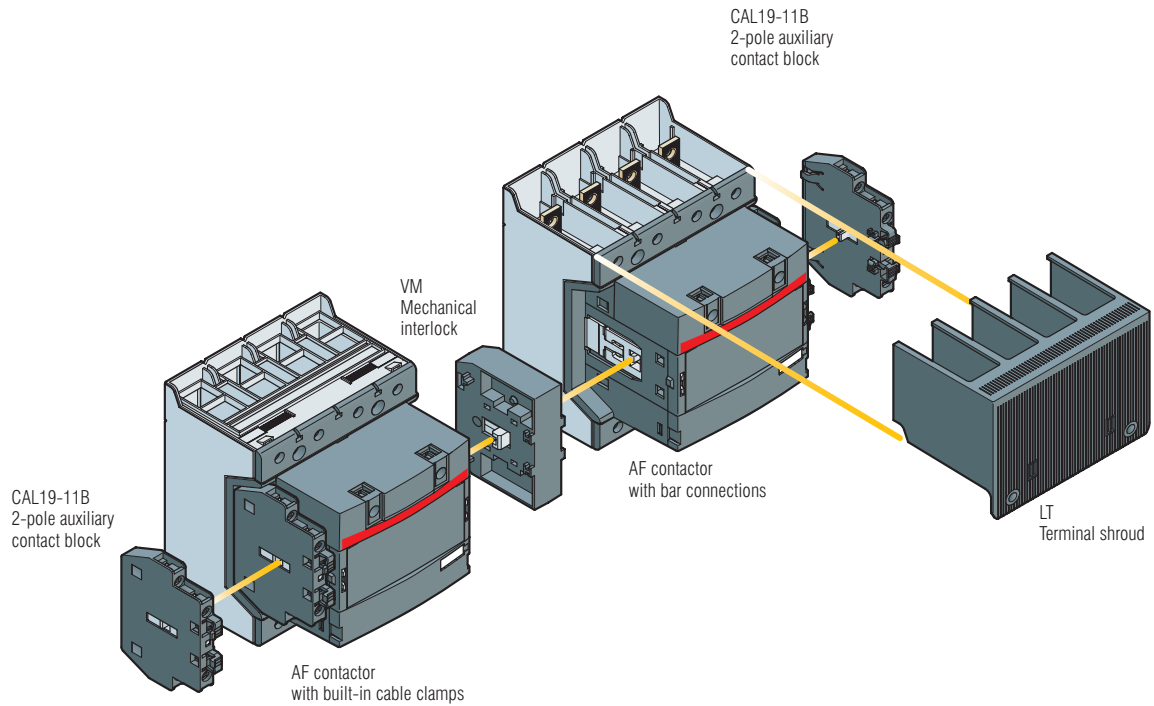

AF116 ... AF370 4 pole contactors

Main accessories

Main accessories (other accessories available)

Contactor types	Main poles	Available auxiliary contacts	Side-mounted accessories		
			Auxiliary contact blocks		Mechanical interlock units (between two contactors)
			CAL19-11	CAL19-11B	
AF116 ... AF370	4 0	1 1	1 x CAL19-11	+ 2 x CAL19-11B	–
AF116 ... AF370	4 0	1 1	–	+ 2 x CAL19-11B ⁽¹⁾	+ VM... ⁽²⁾

⁽¹⁾ Total number of auxiliary contact blocks for the two contactors.

⁽²⁾ Interlock type, according to the contactor ratings (see "Accessories").