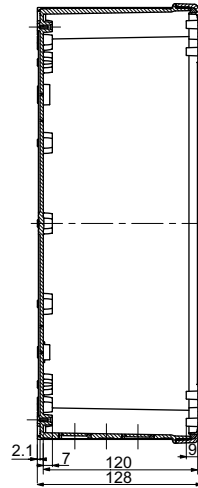

Insulating industrial boxes

Dimensions

Box of 341 x 291 x 128 or 168 mm (external dimensions) NSYTB...342912 or NSYTB...342916

Height 120 mm
(80 + 40)

Height 160 mm
(100 + 60)