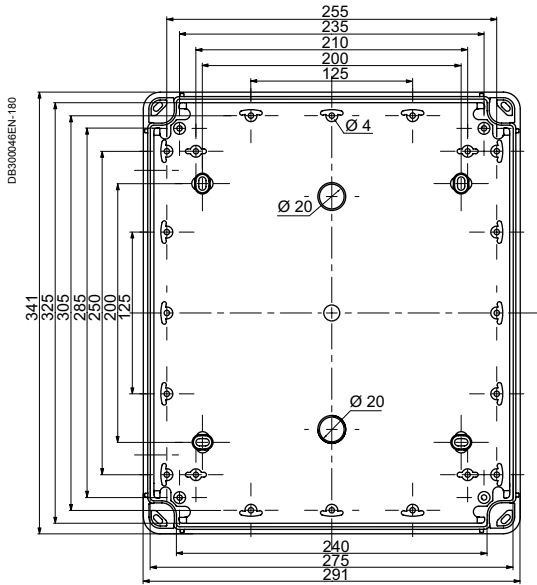

Insulating industrial boxes

Dimensions

Box of 341 x 291 x 128 or 168 mm (external dimensions) NSYTB...342912 or NSYTB...342916

Height 120 mm
(80 + 40)

Height 160 mm
(100 + 60)