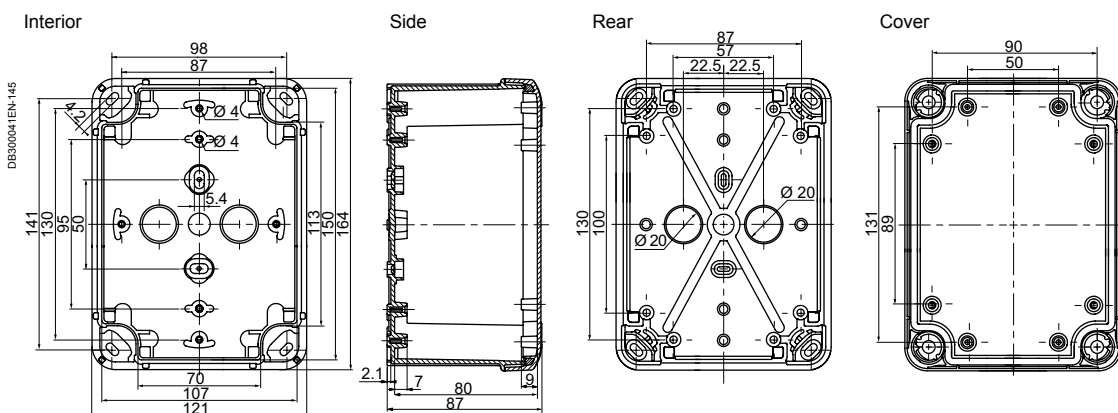

Insulating industrial boxes

Dimensions

Box of 164 x 121 x 87 mm (external dimensions) NSYTB...16128

Box of 192 x 121 x 87 or 105 mm (external dimensions) NSYTB...19128 or NSYTB...191210

Box of 192 x 164 x 87 or 105 mm (external dimensions) NSYTB...19168 or NSYTB...191610