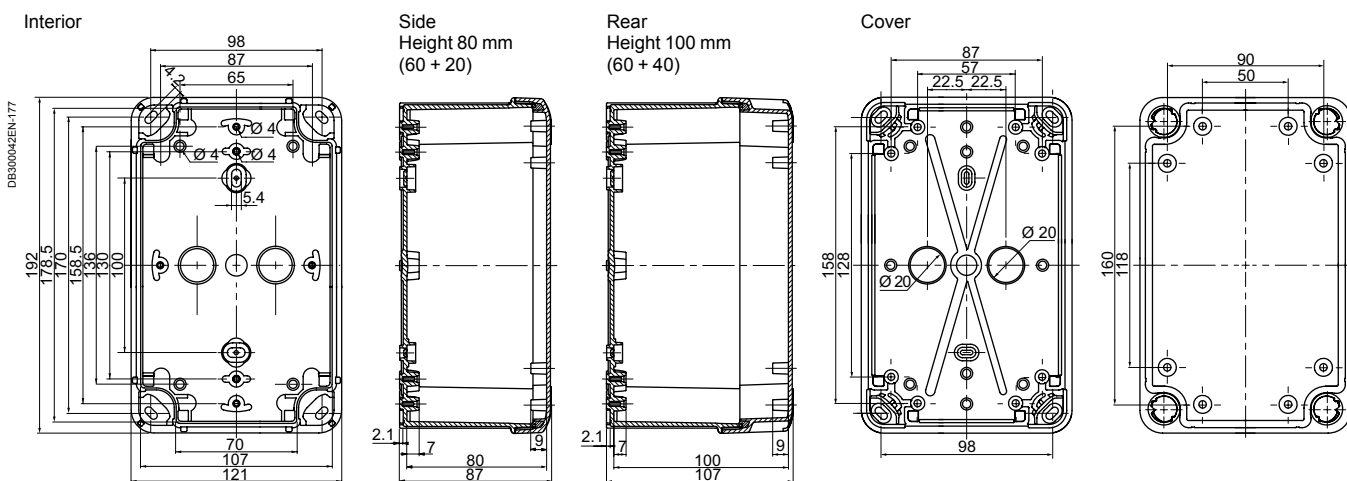

Insulating industrial boxes

Dimensions

Box of 164 x 121 x 87 mm (external dimensions) NSYTB...16128

Box of 192 x 121 x 87 or 105 mm (external dimensions) NSYTB...19128 or NSYTB...191210

Box of 192 x 164 x 87 or 105 mm (external dimensions) NSYTB...19168 or NSYTB...191610