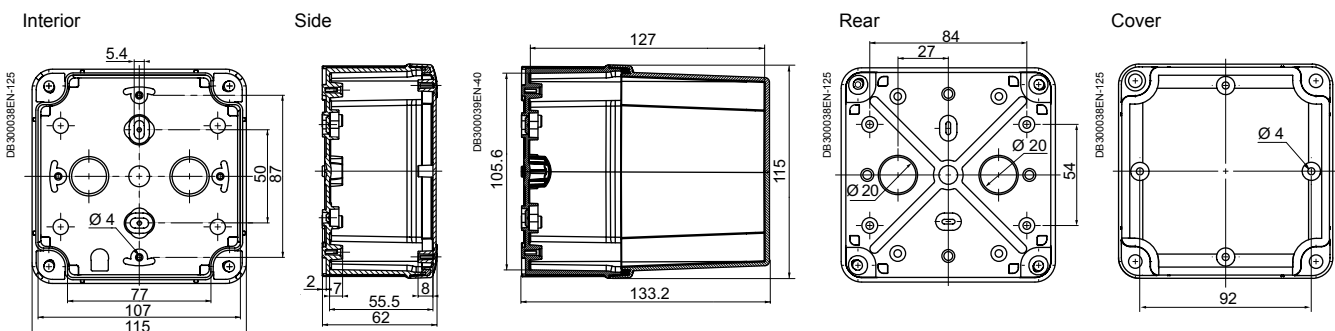

Box of 116 x 116 x 62 or 133 mm (external dimensions) NSYTB...11116 or NSYTB...11113