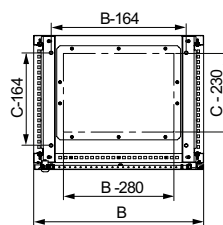

Stainless-steel floor-standing enclosures

Dimensions

SFX

| External dimensions (mm) | | | Number of front doors |
|--------------------------|-----------|-----------|-----------------------|
| Height (A) | Width (B) | Depth (C) | |
| 1800 | 600 | 400 | 1 |
| | 800 | 400 | 1 |
| | 1200 | 400 | 2 |
| 2000 | 600 | 500 | 1 |
| | 800 | 400 | 1 |
| | 800 | 600 | 1 |
| | 1000 | 600 | 2 |
| | 1200 | 600 | 2 |

Enclosure width 1000.

Enclosure width 1200 mm.