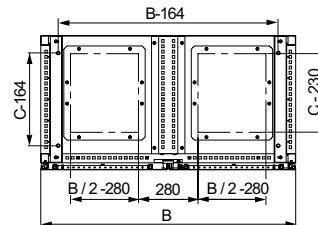

Stainless-steel floor-standing enclosures

Dimensions

SFX

| External dimensions (mm) | | | Number of front doors |
|--------------------------|-----------|-----------|-----------------------|
| Height (A) | Width (B) | Depth (C) | |
| 1800 | 600 | 400 | 1 |
| | 800 | 400 | 1 |
| | 1200 | 400 | 2 |
| 2000 | 600 | 500 | 1 |
| | 800 | 400 | 1 |
| | 800 | 600 | 1 |
| | 1000 | 600 | 2 |
| | 1200 | 600 | 2 |

Enclosure width 1000.

Enclosure width 1200 mm.