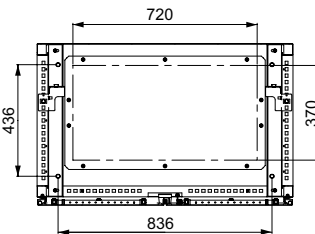

Stainless-steel floor-standing enclosures

Dimensions

SFX

| External dimensions (mm) | | | Number of front doors |
|--------------------------|-----------|-----------|-----------------------|
| Height (A) | Width (B) | Depth (C) | |
| 1800 | 600 | 400 | 1 |
| | 800 | 400 | 1 |
| | 1200 | 400 | 2 |
| 2000 | 600 | 500 | 1 |
| | 800 | 400 | 1 |
| | 800 | 600 | 1 |
| | 1000 | 600 | 2 |
| | 1200 | 600 | 2 |

Enclosure width 1000.

Enclosure width 1200 mm.