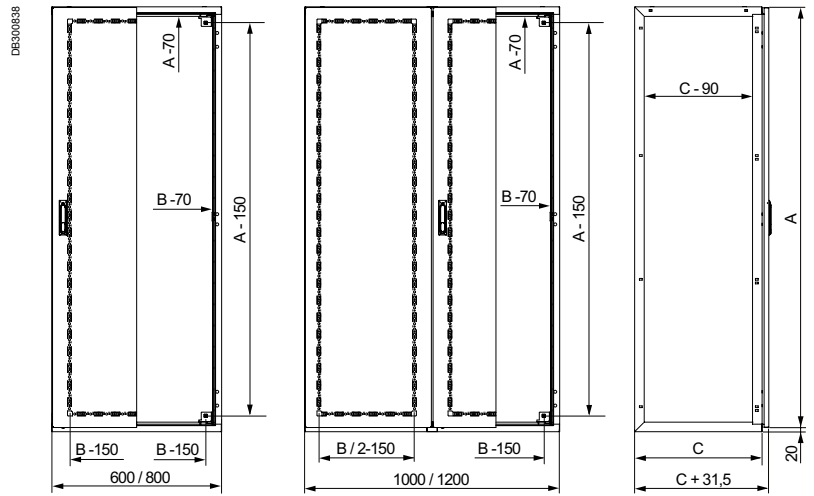

Stainless-steel floor-standing enclosures

Dimensions

SFX

| External dimensions (mm) | | | Number of front doors |
|--------------------------|-----------|-----------|-----------------------|
| Height (A) | Width (B) | Depth (C) | |
| 1800 | 600 | 400 | 1 |
| | 800 | 400 | 1 |
| | 1200 | 400 | 2 |
| 2000 | 600 | 500 | 1 |
| | 800 | 400 | 1 |
| | 800 | 600 | 1 |
| | 1000 | 600 | 2 |
| | 1200 | 600 | 2 |

Enclosure width 1000.

Enclosure width 1200 mm.