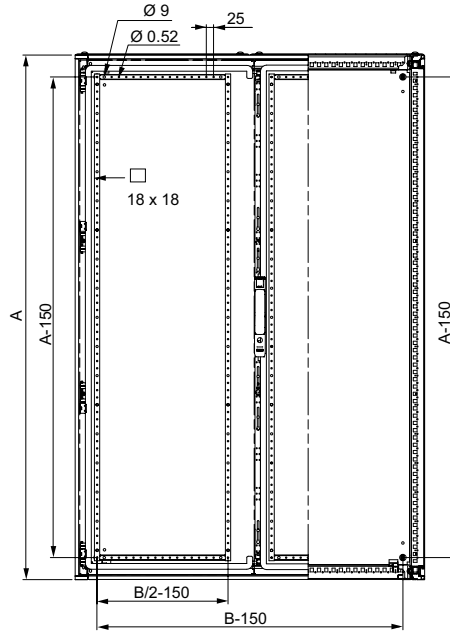

Steel floor-standing enclosures

Dimensions

SF

SF kit

DB630085ZEN

See detail B

Detail A

Detail B