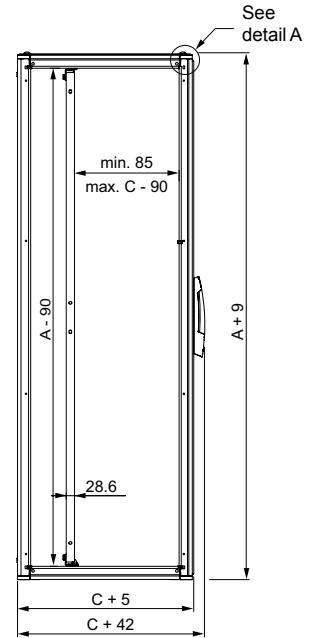

Steel floor-standing enclosures

Dimensions

SF

SF kit

DB630085ZEN

See detail B

Detail A

Detail B