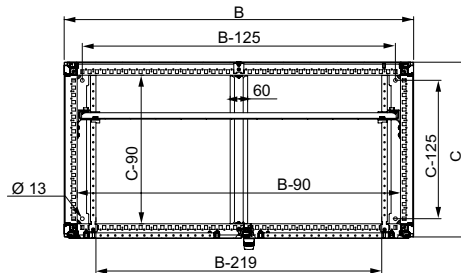

Steel floor-standing enclosures

Dimensions

SF

SF kit

DB630085ZEN

See detail B

Detail A

Detail B