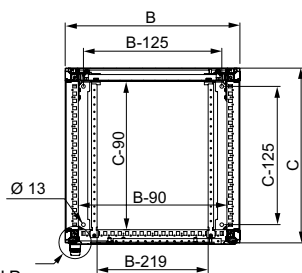

Steel floor-standing enclosures

Dimensions

SF

SF kit

DB630085ZEN

See detail B

Detail A

Detail B