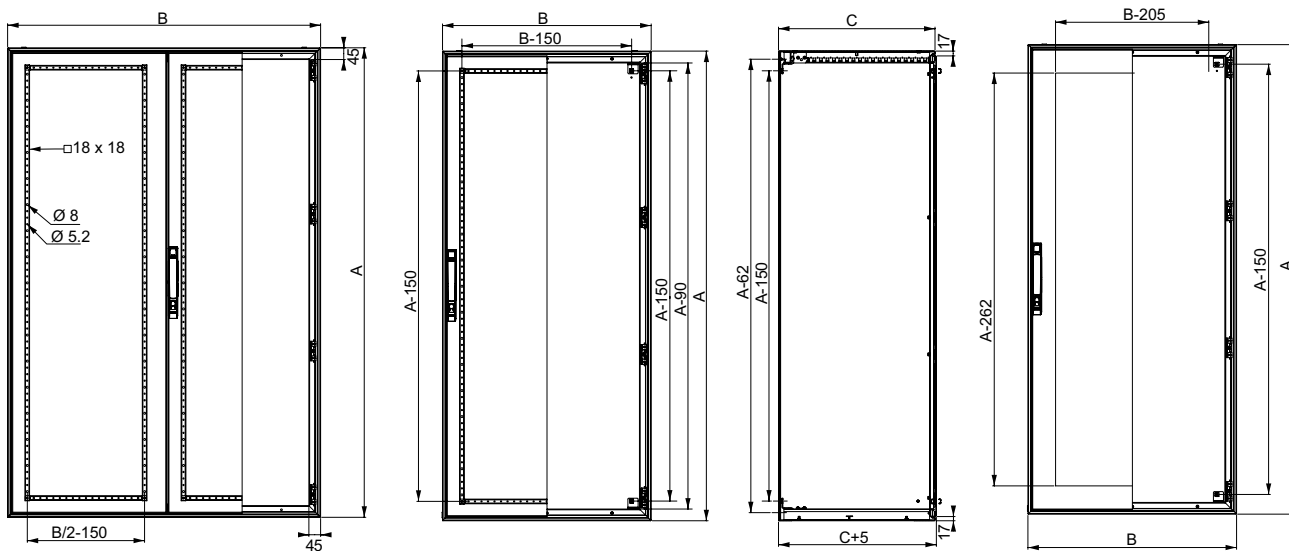

Steel floor-standing enclosures

Dimensions

SM

DE300190EN-176

Models with a width of 1200 mm without top/bottom adjustment rails