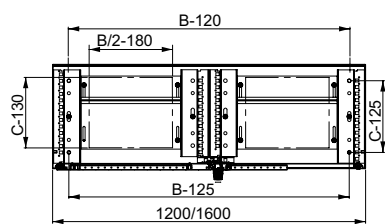

Steel floor-standing enclosures

Dimensions

SM

DE300190EN-176

Models with a width of 1200 mm without top/bottom adjustment rails