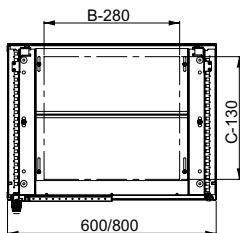

Steel floor-standing enclosures

Dimensions

SM

DE300190EN-176

Models with a width of 1200 mm without top/bottom adjustment rails