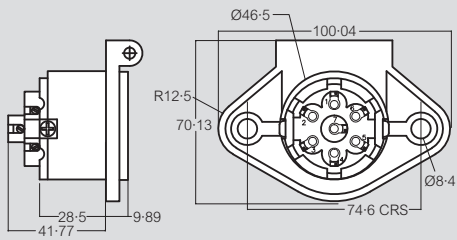

Clang® trailer plugs and sockets

heavy duty 24 volt connectors

■ Dimensions (mm)

7 pin type with black interior

Cat. No. CT6895