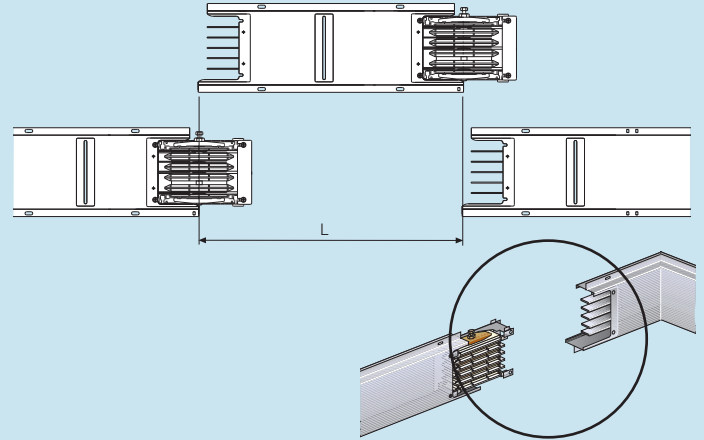

MR medium rating busbar

technical information

■ Suspension brackets

Cat. Nos.	
A	50632001
B	50632003
C	50632205

■ Wall fixing bracket

■ Measuring bespoke dimensions

Straight lengths

Always measure from the long side of the casing as illustrated

Elbows

Measure from the long casing to the axis of the elbow