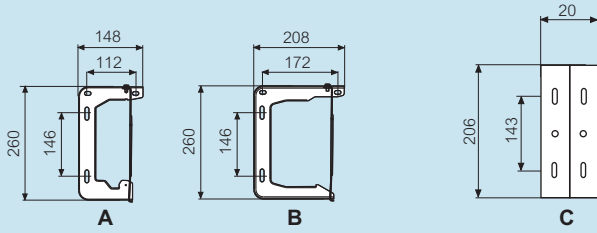

MR medium rating busbar

technical information

■ Suspension brackets

Cat. Nos.	
A	50632001
B	50632003
C	50632205

■ Wall fixing bracket

■ Measuring bespoke dimensions

Straight lengths

Always measure from the long side of the casing as illustrated

Elbows

Measure from the long casing to the axis of the elbow