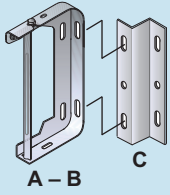

MR medium rating busbar

technical information

■ Suspension brackets

Cat. Nos.	
A	50632001
B	50632003
C	50632205

■ Wall fixing bracket

■ Measuring bespoke dimensions

Straight lengths

Always measure from the long side of the casing as illustrated

Elbows

Measure from the long casing to the axis of the elbow