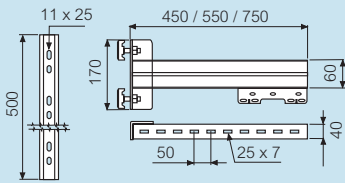

MR medium rating busbar

technical information

■ Suspension brackets

Cat. Nos.	
A	50632001
B	50632003
C	50632205

■ Wall fixing bracket

■ Measuring bespoke dimensions

Straight lengths

Always measure from the long side of the casing as illustrated

Elbows

Measure from the long casing to the axis of the elbow