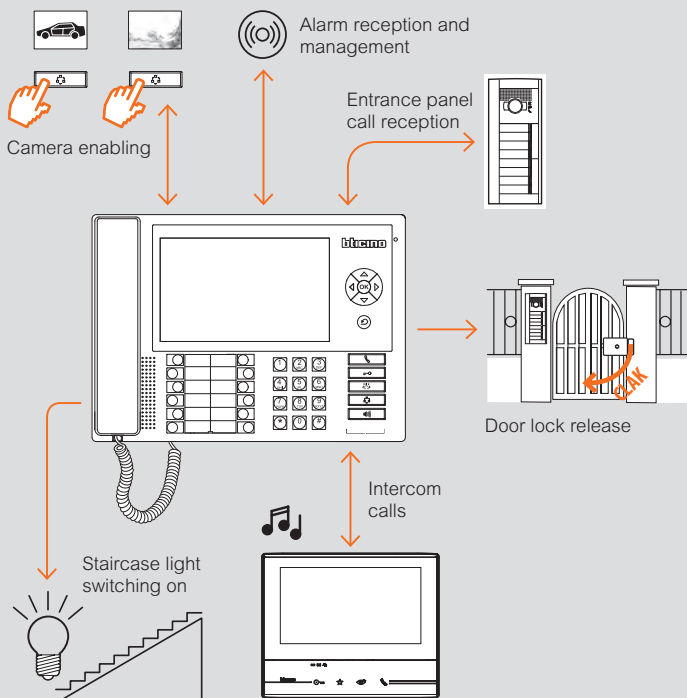

All dimensions (mm) are nominal

Technical information

Cat. Nos.	Programme	Segment	Min. switching time	Working reserve	16 A output via contact		No. of modules
					N/O	Chang. S.	
4127 90	24 h	15 min	15 min	100 h	1	-	1
4127 94	7 d	2 h	2 h	100 h	1	-	1