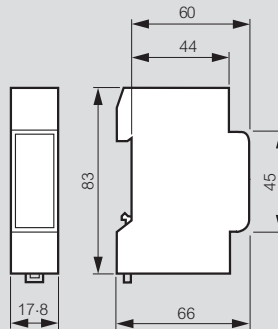

### Wiring diagram

Cat. Nos. 4127 90/94

Output closing and breaking times are calculated based on the date, the actual time when the device was switched and on geographical coordinates of the actual location

### Dimensions (mm)

Cat. Nos. 4127 90/94

All dimensions (mm) are nominal