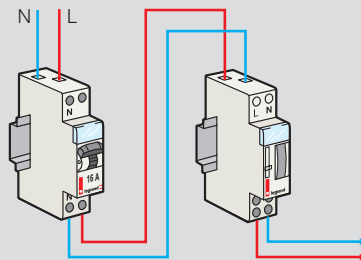

### Wiring diagram

Cat. Nos. 4127 90/94

Output closing and breaking times are calculated based on the date, the actual time when the device was switched and on geographical coordinates of the actual location