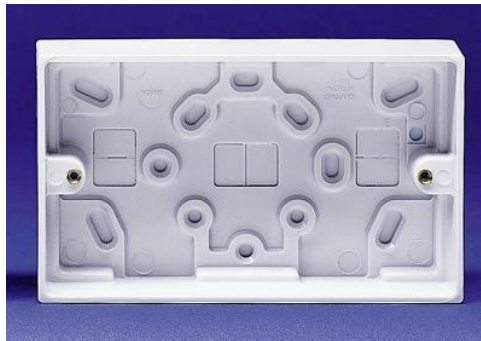

VOLEX ACCESSORIES

Volex Data Sheet – Moulded Accessories

Part Number	VX9414
Gang(s)	2
Rating	N/A
Details	Surface Moulded Pattress
Commonly used names	29mm Pattress 2 Gang Surface Box
Dimensions	Height 85mm Width 145mm Depth 29mm
Standards	BS5733
Terminals Suitable For	N/A
Accessories	N/A