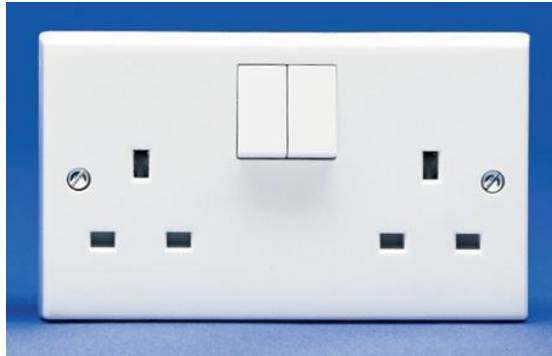

## Volex Data Sheet – Moulded Accessories

<b>Part Number</b>	VX1500/D
<b>Gang(s)</b>	2
<b>Rating</b>	13 Amp
<b>Details</b>	Twin Switched Socket Outlet DP (Double Pole) Single Earth
<b>Commonly used names</b>	Twin Socket Switched Socket 2 Gang Socket
<b>Dimensions</b>	Height 85 mm Width 145 mm Fixing Cen 120.6mm
<b>Standards</b>	BS1363
<b>Terminals Suitable For</b>	3 x 2.5mm <sup>2</sup> 2 x 4mm <sup>2</sup>
<b>Accessories</b>	Surface Mounting Box VX9414 Flush Metal Box SB665 Flush Dry Lining Box SB629