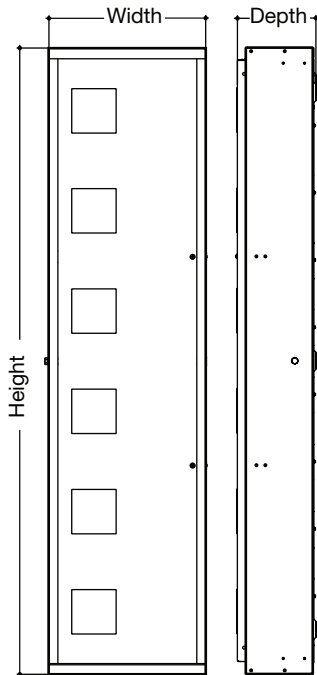

Commercial
Distribution

Corner Filler Enclosures

	Dimensions (mm)		
	Width	Height	Depth
JF300CF	350	300	160
JF450CF	350	450	160

Top/Bottom Enclosures

	Dimensions (mm)		
	Width	Height	Depth
JF3004TM	900	300	160
JF4508TM	900	450	160

Side Enclosures

	Dimensions (mm)		
	Width	Height	Depth
JF12504SM	350	1250	160
JF14006SM	350	1400	160
JF15508SM	350	1550	160
JF17009SM	350	1700	160