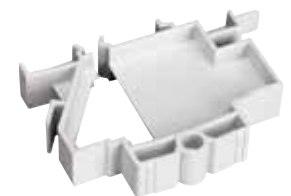

Design 50 Accessories

Description	Cat ref.
Design 50 Safety Lock (Pack of 6, Supplied without Padlock)	VSRHBL
Padlock (Accessory for Design 50 Safety Lock, Sold Individually)	JK25A
Design 50 Door Locking Device	VSRLOCK

VSRHBL

VSRLOCK

Other Accessories

Description	Cat ref.
1 Module Busbar Blank	JK01B
Neutral Link	VAN00
Dual Tariff Link Kit	VAK0D
Split Load Link Kit	VAK0S
Triple Tariff Link Kit	VAK0T
8 Module Busbar	VAB08
12 Module Busbar	VAB12
16 Module Busbar	VAB16
21 Module Busbar	VAB21
Spare Terminal Bar Support Clips (Quantity - 5)	VAT00
Terminal Bar 2 Way with Two Support Clips	VAT02
Terminal Bar 3 Way with Two Support Clips	VAT03
Terminal Bar 4 Way with Two Support Clips	VAT04
Terminal Bar 5 Way with Two Support Clips	VAT05
Terminal Bar 6 Way with Two Support Clips	VAT06
Terminal Bar 7 Way with Two Support Clips	VAT07
Terminal Bar 8 Way with Two Support Clips	VAT08
Terminal Bar 9 Way with Two Support Clips	VAT09
Terminal Bar 10 Way with Two Support Clips	VAT10
Terminal Bar 11 Way with Two Support Clips	VAT11
Terminal Bar 12 Way with Two Support Clips	VAT12
Terminal Bar 13 Way with Two Support Clips	VAT13
Terminal Bar 14 Way with Two Support Clips	VAT14
Terminal Bar 15 Way with Two Support Clips	VAT15
Terminal Bar 16 Way with Two Support Clips	VAT16
Terminal Bar 17 Way with Two Support Clips	VAT17
Terminal Bar 18 Way with Two Support Clips	VAT18
Terminal Bar 19 Way with Two Support Clips	VAT19
Terminal Bar 20 Way with Two Support Clips	VAT20
Terminal Bar 21 Way with Two Support Clips	VAT21
Terminal Bar 22 Way with Two Support Clips	VAT22
Terminal Bar 23 Way with Two Support Clips	VAT23
Terminal Bar 24 Way with Two Support Clips	VAT24
Label Pack	VAP00