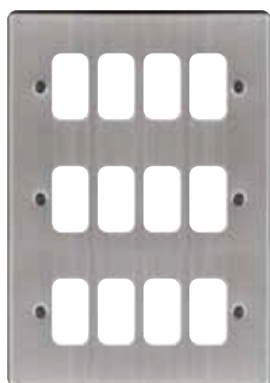

WRGP12BS

Raised Plate 4 Gang Grid Plate

Polished Steel	WRGP4PS
Brushed Steel	WRGP4BS
Polished Brass	WRGP4PB
Black Nickel	WRGP4BN

Raised Plate 6 Gang (3 x 2) Grid Plate

Polished Steel	WRGP6PS
Brushed Steel	WRGP6BS
Polished Brass	WRGP6PB
Black Nickel	WRGP6BN

Raised Plate 8 Gang (4 x 2) Grid Plate

Polished Steel	WRGP8PS
Brushed Steel	WRGP8BS
Polished Brass	WRGP8PB
Black Nickel	WRGP8BN

Raised Plate 12 Gang (4 x 3) Grid Plate

Polished Steel	WRGP12PS
Brushed Steel	WRGP12BS
Polished Brass	WRGP12PB
Black Nickel	WRGP12BN