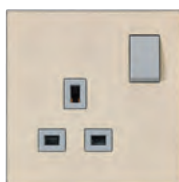

# CREAM HIDE

ELECTRONIC  
DIMMER

ELECTRONIC  
SWITCH

MECHANICAL  
SWITCH

1 GANG SOCKET  
OUTLET

Full range of wiring devices available,  
find out more by visiting  
[www.mkelements.com](http://www.mkelements.com)