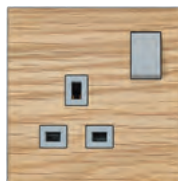

# BRITISH OAK

ELECTRONIC  
DIMMER

ELECTRONIC  
SWITCH

MECHANICAL  
SWITCH

1 GANG SOCKET  
OUTLET

Full range of wiring devices available,  
find out more by visiting  
[www.mkelements.com](http://www.mkelements.com)