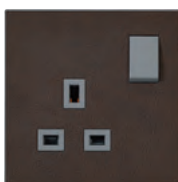

# DARK HIDE

ELECTRONIC  
DIMMER

ELECTRONIC  
SWITCH

MECHANICAL  
SWITCH

1 GANG SOCKET  
OUTLET

Full range of wiring devices available,  
find out more by visiting  
[www.mkelements.com](http://www.mkelements.com)