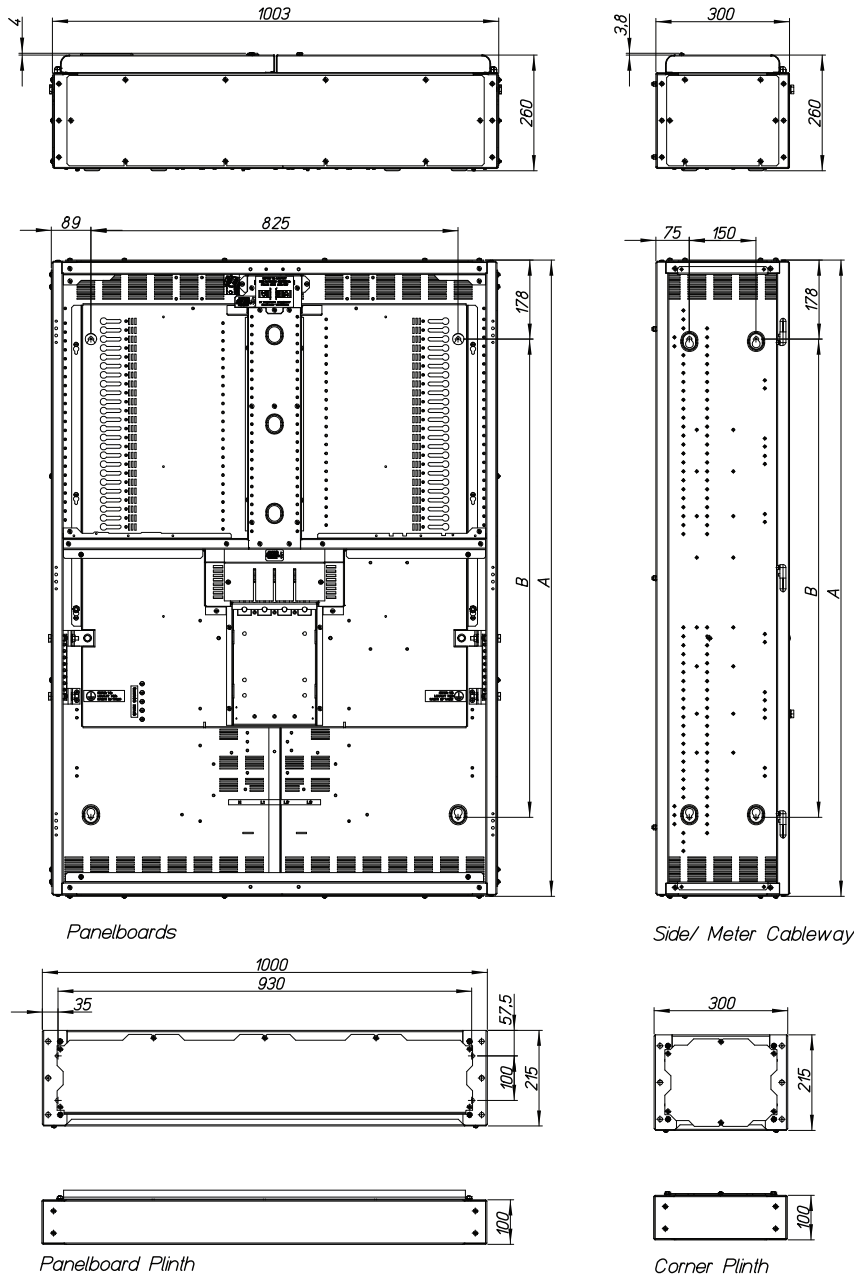

Panelboard Dimensional Drawings

Panelboards

Side/ Meter Cableway

Panelboard Plinth

Corner Plinth

Description	Eaton List Number	A	B
Panelboards	EM4PB840	1430	1075
	EM4PB1440	1792	1437
	EM4PB1840	2033	1678
	EM4PB680	1430	1075
	EM4PB1280	1792	1437
	EM4PB1680	2033	1678
Cableways	EM4PB68SXB	1430	1075
	EM4PB1214SXB	1792	1437
	EM4PB1618SXB	2033	1678
Metered Cableways	EM4PB68SXM	1430	1075
	EM4PB1214SXM	1792	1437
	EM4PB1618SXM	2033	1678