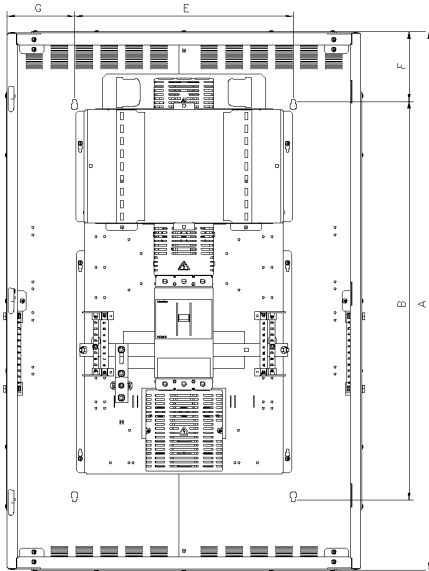

Panelboards

Panelboard dimensional drawings