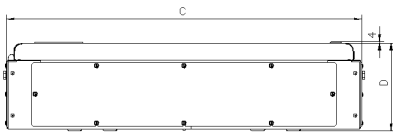

Panelboard dimensional drawings