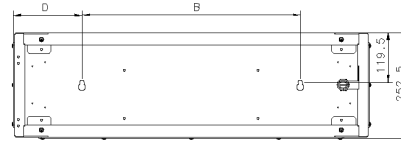

Panelboard dimensional drawings