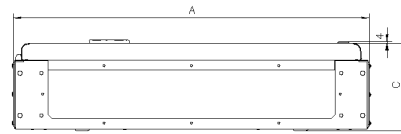

Panelboard dimensional drawings