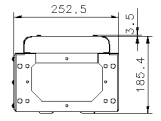

Panelboard dimensional drawings

Filler boxes