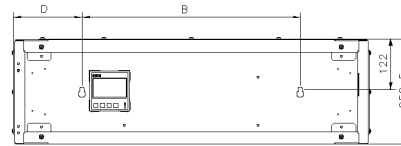

Extension boxes