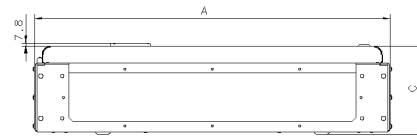

Extension boxes