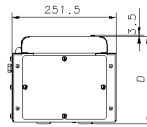

Panelboard dimensional drawings

Filler boxes