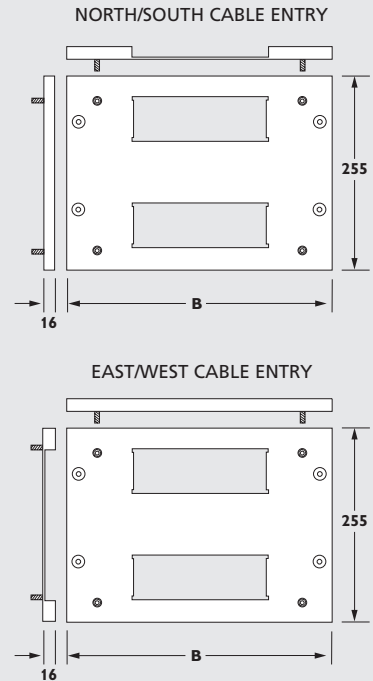

Cable entry slot lines up with rear knockouts, remove only the minimum number of knockouts for cable entry. Suitable for use with trunking systems.