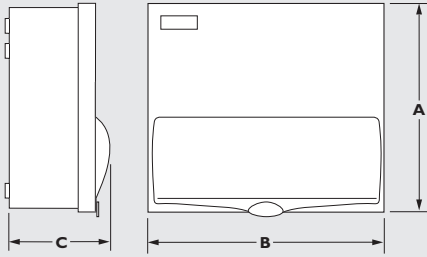

STARBREAKER DIMENSIONS

METAL ENCLOSURES

STARBREAKER SIZE 4 ENCLOSURE (504/0A)

Dimensions: A =185mm B =130mm C =104mm

502/2B 502/363B
502/26B 502/363GU

STARBREAKER SIZE 6 ENCLOSURE (506/0A)

Dimensions: A =261mm B =188mm C =121mm

504/2B 504/383B
502/2BS

STARBREAKER SIZE 9 ENCLOSURE (509/0A)

Dimensions: A =261mm B =242mm C =121mm

507/2B 507/383B
505/2BS
505/232B

STARBREAKER SIZE 12 ENCLOSURE (512/0A)

Dimensions: A =261mm B =292mm C =121mm

510/2B 510/383B
508/2BS 508/262B
508/2483B

STARBREAKER SIZE 15 ENCLOSURE (515/0A)

Dimensions: A =261mm B =343mm C =121mm

513/2B 509/2583BS 509/2835834B
511/2BS 509/218484B 513/313B
511/2583B 509/2135134B 511/272B
511/2683B 509/211414B 511/282B
511/2613B 509/238383B
511/2783B 507/218383BS

CONSUMER UNIT PATTSRESSES

ENCLOSURE WIDTH	DIMENSION B	PATTSRES DEPTH	NORTH/SOUTH ENTRY
6 Module	188mm	16mm	MNSPE6584/1NR
9 Module	242mm	16mm	MNSPE6584/2NR
12 Module	292mm	16mm	MNSPE6584/3NR
15 Module	343mm	16mm	MNSPE6584/4NR
20 Module	438mm	16mm	MNSPE6584/5NR