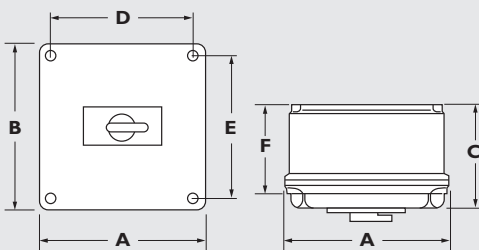

NM Metal Consumer Units

PV NH RANGE

NHDSMS
NHDS106B16
NSPE-5359/11* dimension X applies

NSPE-5359/15
NSPE-5359/12
NSPE-5359/10* dimension X applies

PV AC ISOLATORS

DIMENSIONS
A = 130mm, B = 85mm, C = 75mm, D = 105mm

NHTPSD16
NHTPSD25

DIMENSIONS
A = 175mm, B = 125mm, C = 100mm, D = 137mm

NHTPSD32

PV DC ISOLATORS

DIMENSIONS
A = 160mm, B = 160mm, C = 92mm, D = 140mm, E = 140mm, F = 69mm

NHDC325004P
NHDC405004P
NHDC256006P
NHDC406006P

ISOLATOR

DIMENSIONS
A = 114mm, B = 133mm, C = 61mm, Terminal Capacity = 10mm²

921E