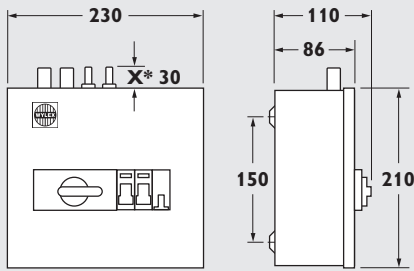

NM Metal Consumer Units

PV NH RANGE

NHDSMS
NHDS106B16
NSPE-5359/11* dimension X applies

NSPE-5359/15
NSPE-5359/12
NSPE-5359/10* dimension X applies

PV AC ISOLATORS

DIMENSIONS
A = 130mm, B = 85mm, C = 75mm, D = 105mm

NHTPSD16
NHTPSD25

DIMENSIONS
A = 175mm, B = 125mm, C = 100mm, D = 137mm

NHTPSD32

PV DC ISOLATORS

DIMENSIONS
A = 160mm, B = 160mm, C = 92mm, D = 140mm, E = 140mm, F = 69mm

NHDC325004P
NHDC405004P
NHDC256006P
NHDC406006P

ISOLATOR

DIMENSIONS
A = 114mm, B = 133mm, C = 61mm, Terminal Capacity = 10mm²

921E