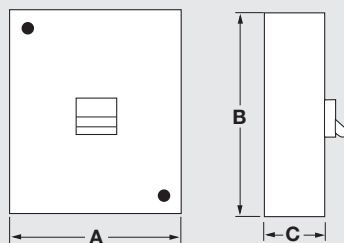

NM Metal Consumer Units

PV NH RANGE

NHDSMS
NHDS106B16
NSPE-5359/11* dimension X applies

NSPE-5359/15
NSPE-5359/12
NSPE-5359/10* dimension X applies

PV AC ISOLATORS

DIMENSIONS
A = 130mm, B = 85mm, C = 75mm, D = 105mm

NHTPSD16
NHTPSD25

DIMENSIONS
A = 175mm, B = 125mm, C = 100mm, D = 137mm

NHTPSD32

PV DC ISOLATORS

DIMENSIONS
A = 160mm, B = 160mm, C = 92mm, D = 140mm, E = 140mm, F = 69mm

NHDC325004P
NHDC405004P
NHDC256006P
NHDC406006P

ISOLATOR

DIMENSIONS
A = 114mm, B = 133mm, C = 61mm, Terminal Capacity = 10mm²

921E