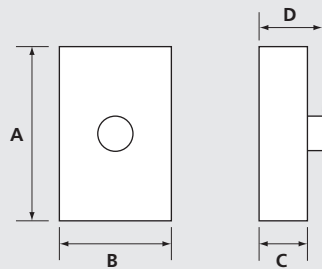

NM Metal Consumer Units

PV NH RANGE

NHDSMS
NHDS106B16
NSPE-5359/11* dimension X applies

NSPE-5359/15
NSPE-5359/12
NSPE-5359/10* dimension X applies

PV AC ISOLATORS

DIMENSIONS
A = 130mm, B = 85mm, C = 75mm, D = 105mm

NHTPSD16
NHTPSD25

DIMENSIONS
A = 175mm, B = 125mm, C = 100mm, D = 137mm

NHTPSD32

PV DC ISOLATORS

DIMENSIONS
A = 160mm, B = 160mm, C = 92mm, D = 140mm, E = 140mm, F = 69mm

NHDC325004P
NHDC405004P
NHDC256006P
NHDC406006P

ISOLATOR

DIMENSIONS
A = 114mm, B = 133mm, C = 61mm, Terminal Capacity = 10mm²

921E