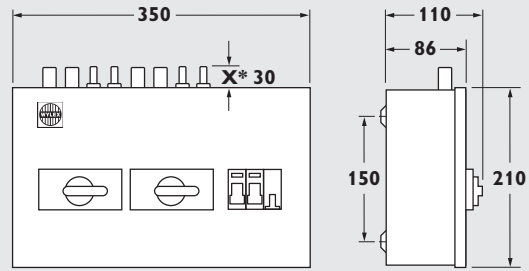

NM Metal Consumer Units

PV NH RANGE

NHDSMS
NHDS106B16
NSPE-5359/11* dimension X applies

NSPE-5359/15
NSPE-5359/12
NSPE-5359/10* dimension X applies

PV AC ISOLATORS

DIMENSIONS
A = 130mm, B = 85mm, C = 75mm, D = 105mm

NHTPSD16
NHTPSD25

DIMENSIONS
A = 175mm, B = 125mm, C = 100mm, D = 137mm

NHTPSD32

PV DC ISOLATORS

DIMENSIONS
A = 160mm, B = 160mm, C = 92mm, D = 140mm, E = 140mm, F = 69mm

NHDC325004P
NHDC405004P
NHDC256006P
NHDC406006P

ISOLATOR

DIMENSIONS
A = 114mm, B = 133mm, C = 61mm, Terminal Capacity = 10mm²

921E