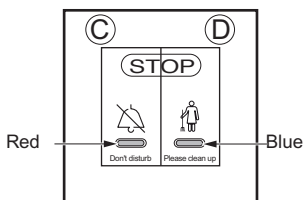

Characteristics

Voltage			Audible signal
230 V 50 - 60 Hz	2 x 2.5 mm ²	- 5° C + 40° C	230 V / 33 mA 72 dB

Description

Call indicator

Call control

Option

Buzzer

Wiring

Assembly

Operation

1- Instruction : «Do not disturb»

Bedroom

Corridor

2- Instruction : «Please clean up»

3- No call

Note

If both buttons are pressed simultaneously, priority is given to the «don't disturb» call

Bedroom

Corridor