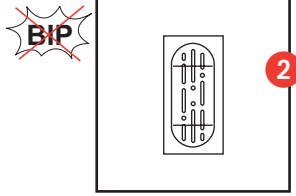

Operation

1- Instruction : «Do not disturb»

Bedroom