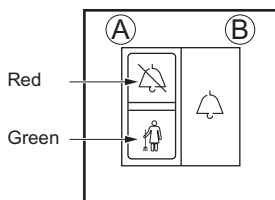

Characteristics

Voltage			Audible signal
230 V 50 - 60 Hz	2 x 2.5 mm ²	- 5° C + 40° C	230 V / 33 mA 72 dB

Description

Call indicator

Call control

Option

Buzzer

Wiring