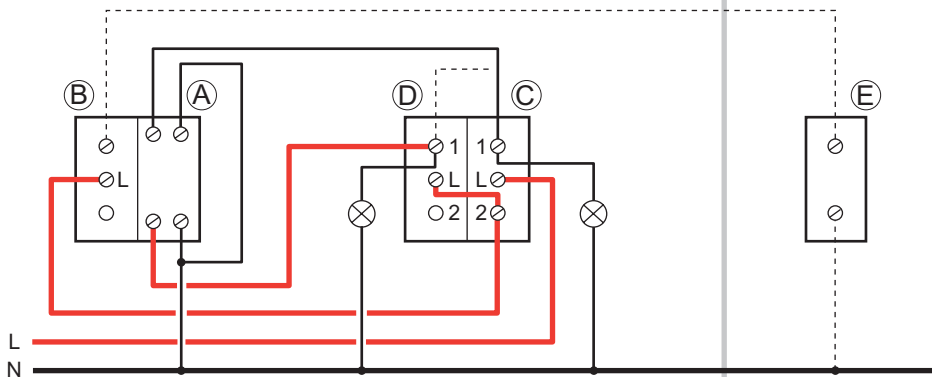

Characteristics

Voltage			Audible signal
230 V 50 - 60 Hz	2 x 2.5 mm ²	- 5° C + 40° C	230 V / 33 mA 72 dB

Description

Call indicator

Call control

Option

Buzzer

Wiring

Assembly

Operation

1- Instruction : «Do not disturb»

Bedroom

Corridor

2- Instruction : «Please clean up»

3- No call

Note

If both buttons are pressed simultaneously, priority is given to the «don't disturb» call

Bedroom

Corridor