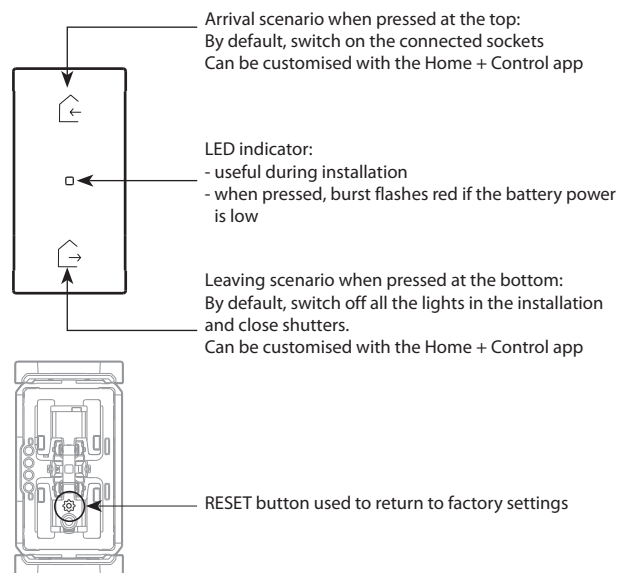

4. OPERATION

5. TECHNICAL CHARACTERISTICS

■ 5.1 Mechanical characteristics

Protection against impacts: IK 04
Protection against solid bodies and/or liquids: IP 21 D

■ 5.2 Material characteristics

Rocker plate: ABS White RAL 9003
ABS Champagne painted
ABS Magnesium painted
ABS Soft Alu painted

Mechanism casing: PC

Halogen-free
UV-resistant

Self-extinguishing: 650° C/30 s

■ 5.3 Electrical characteristics

Powered by a CR2032 - 3 V lithium battery (supplied)
Battery life: 8 years for 10 activations a day

ZigBee radio technology: Frequency: 2.4 GHz to 2.4835 GHz
Power level: < 100 mW

■ 5.4 Climate characteristics

Storage temperature: 0°C to + 45°C
Usage temperature: +5°C to + 45°C