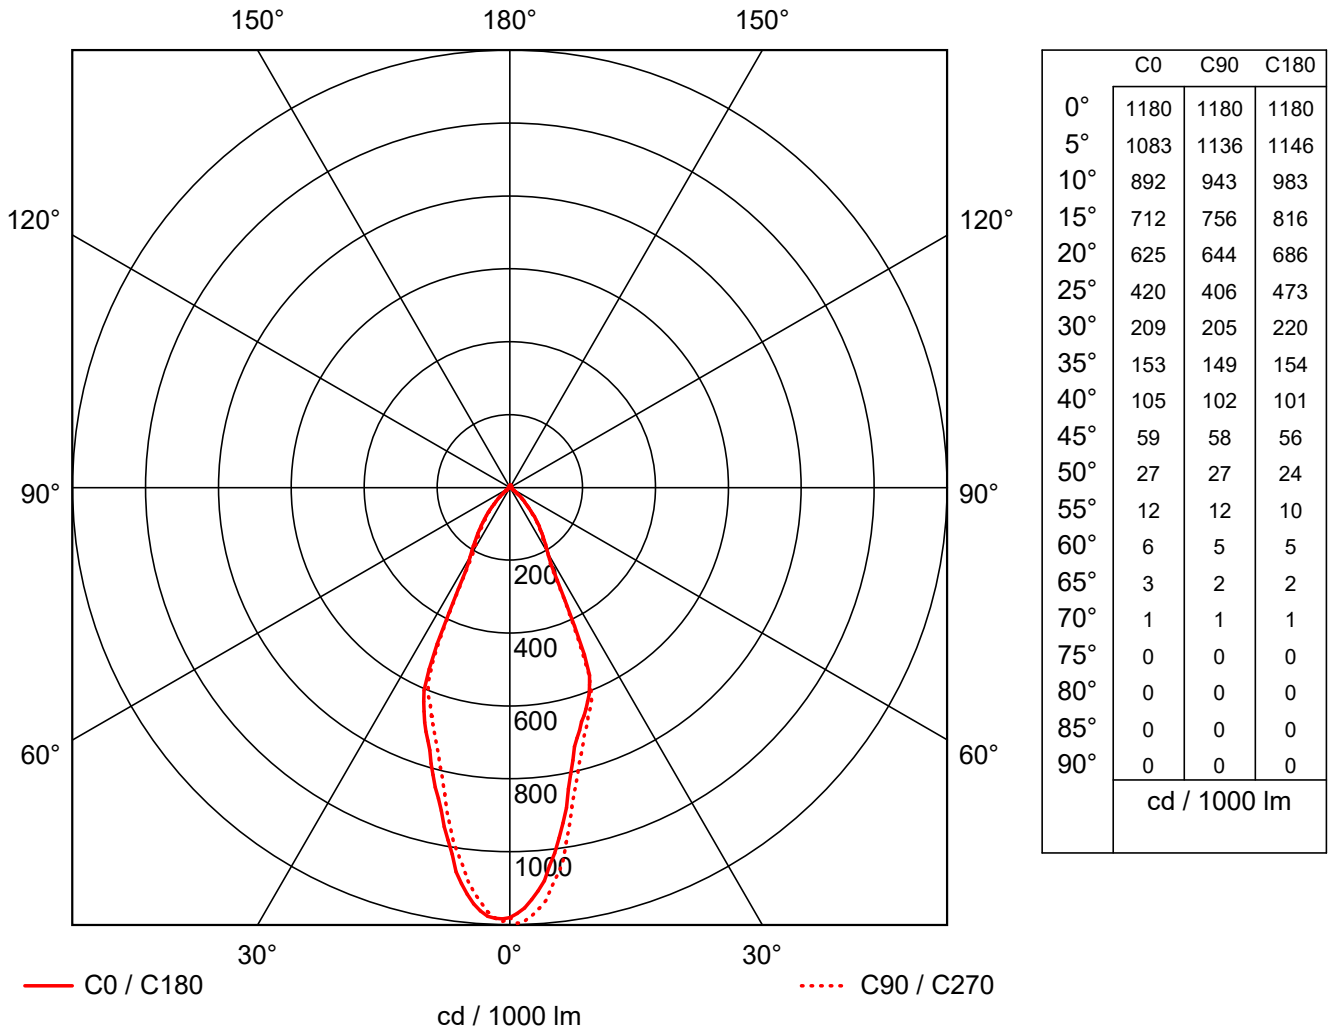

Manufacturer : ANSELL Lightign
Order number : AULED1/SMP
Luminaire name : Unity S and R Retractable LED Downlight
Equipment : 1 x LED 4000K 15 W / 1107 lm
Dimensions : L 48 mm x W 48 mm x H 58 mm
File name : rlx_20170830203851.ldt

Efficiency factor : 66.5%
Luminaire efficacy : 49.08 lm/W (A70)
Light distribution
Beam Angle : 21.4° C0
21.9° C90
23.1° C180
22.1° C270