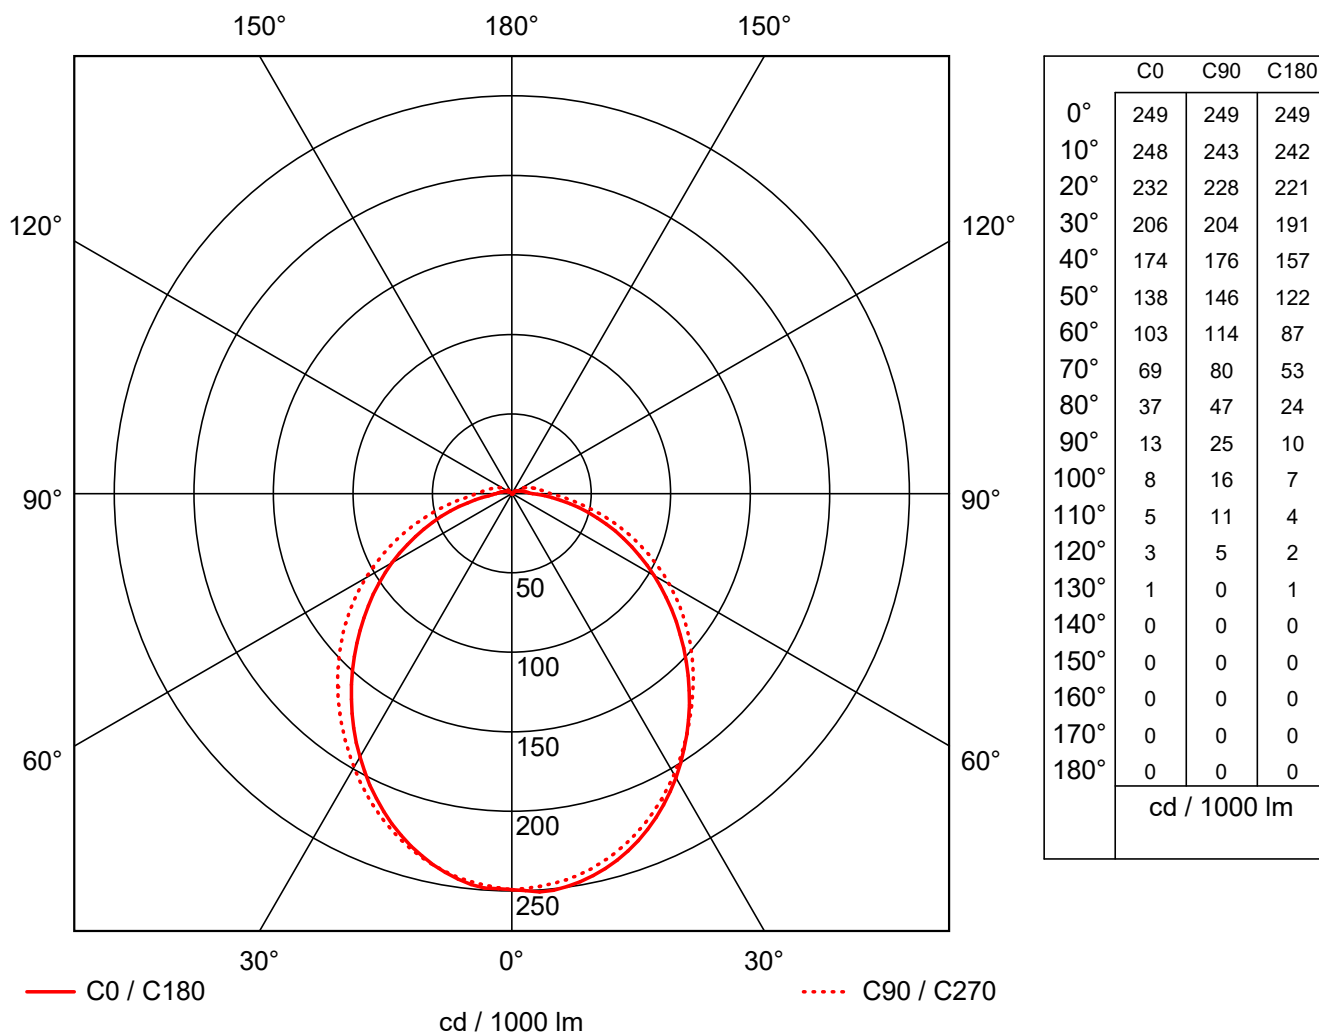

Luminaire data

Luminaire efficiency : 73.4%
Luminaire efficacy : 73.4 lm/W
Classification : A41 ↓95.1% ↑4.9%
CIE Flux Codes : 46 75 93 95 73
UGR 4H 8H : 19.5 / 21.3
Power : 6 W
Luminous flux : 440.4 lm

Equipped with

Quantity : 1
Designation : LED
Colour :
Luminous flux : 600 lm

Dimensions : 125 mm x 245 mm x 81 mm

Object :
 Installation :
 Project number :
 Date :

1.1 ANSELL Lighting, Sleek LED Polycarbonate Bulkhead (ASBLED)

1.1.2 LDC

Manufacturer	: ANSELL Lighting	Efficiency factor	: 73.4%
Order number	: ASBLED	Luminaire efficacy	: 73.4 lm/W (A41)
Luminaire name	: Sleek LED Polycarbonate Bulkhead	Light distribution	
Equipment	: 1 x LED 6 W / 600 lm	Beam Angle	: 53.6° C0
Dimensions	: L 125 mm x W 245 mm x H 81 mm		: 56.6° C90
File name	: rlx_20170830195359.ldt		: 48.9° C180
			: 54.2° C270