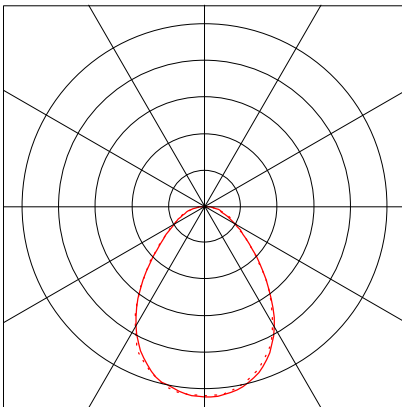

Luminaire efficiency : 100%
Luminaire efficacy : 110.68 lm/W
Classification : A50 ↓99.1% ↑0.9%
CIE Flux Codes : 61 86 97 99 100
UGR 4H 8H : 17.9 / 17.9
Power : 28 W
Luminous flux : 3099 lm

Equipped with

Quantity : 1
Designation : 3099 lm, 28 W
Colour :
Luminous flux : 3099 lm

Dimensions : 553 mm x 553 mm x 1 mm

1.2 Ansell Lighting, COMMERCIAL - Pace LED TPa... (APACLED1/60/WW)

1.2.2 LDC

Manufacturer	: Ansell Lighting	Efficiency factor	: 100%
Order number	: APACLED1/60/WW	Luminaire efficacy	: 110.68 lm/W(A50)
Luminaire name	: COMMERCIAL - Pace LED TPa UGR<19 Backlit Recessed Panel	Light distribution	:
Equipment	: 1 x 3099 lm, 28 W 28 W / 3099 lm	Beam Angle	: 39.9° C0 39.8° C90
Dimensions	: L 553 mm x W 553 mm x H 1 mm		40.1° C180
File name	: rlx_20200804084307.Idt		40.3° C270