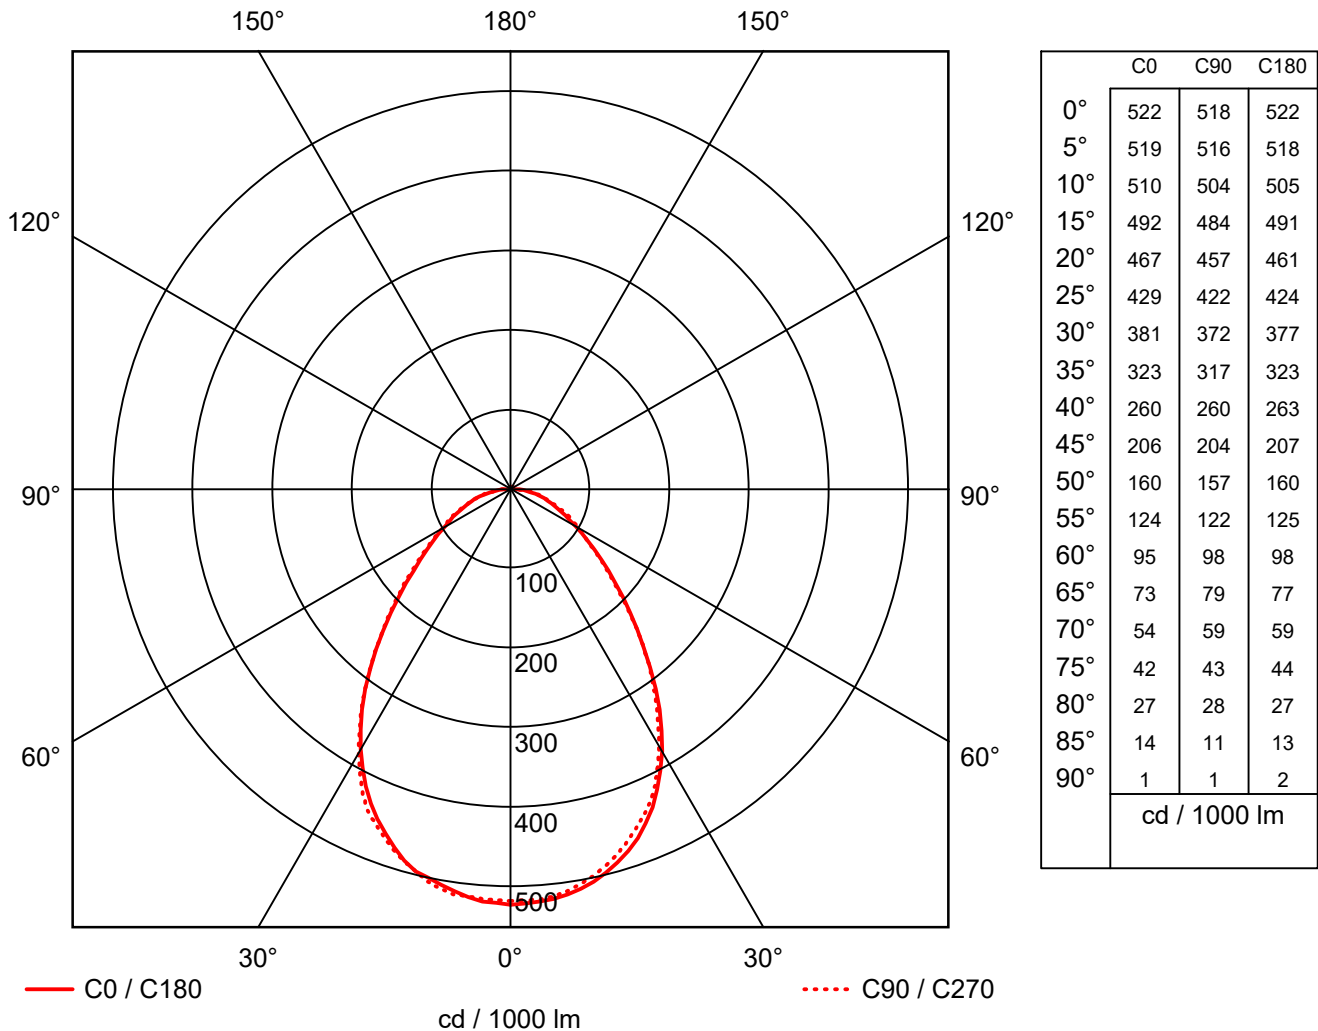

Luminaire efficiency : 100%
Luminaire efficacy : 110.68 lm/W
Classification : A50 ↓99.1% ↑0.9%
CIE Flux Codes : 61 86 97 99 100
UGR 4H 8H : 17.9 / 17.9
Power : 28 W
Luminous flux : 3099 lm

Equipped with

Quantity : 1
Designation : 3099 lm, 28 W
Colour :
Luminous flux : 3099 lm

Dimensions : 553 mm x 553 mm x 1 mm

1.2 Ansell Lighting, COMMERCIAL - Pace LED TPa... (APACLED1/60/WW)

1.2.2 LDC

Manufacturer	: Ansell Lighting	Efficiency factor	: 100%
Order number	: APACLED1/60/WW	Luminaire efficacy	: 110.68 lm/W(A50)
Luminaire name	: COMMERCIAL - Pace LED TPa UGR<19 Backlit Recessed Panel	Light distribution	:
Equipment	: 1 x 3099 lm, 28 W 28 W / 3099 lm	Beam Angle	: 39.9° C0 39.8° C90
Dimensions	: L 553 mm x W 553 mm x H 1 mm		40.1° C180
File name	: rlx_20200804084307.Idt		40.3° C270