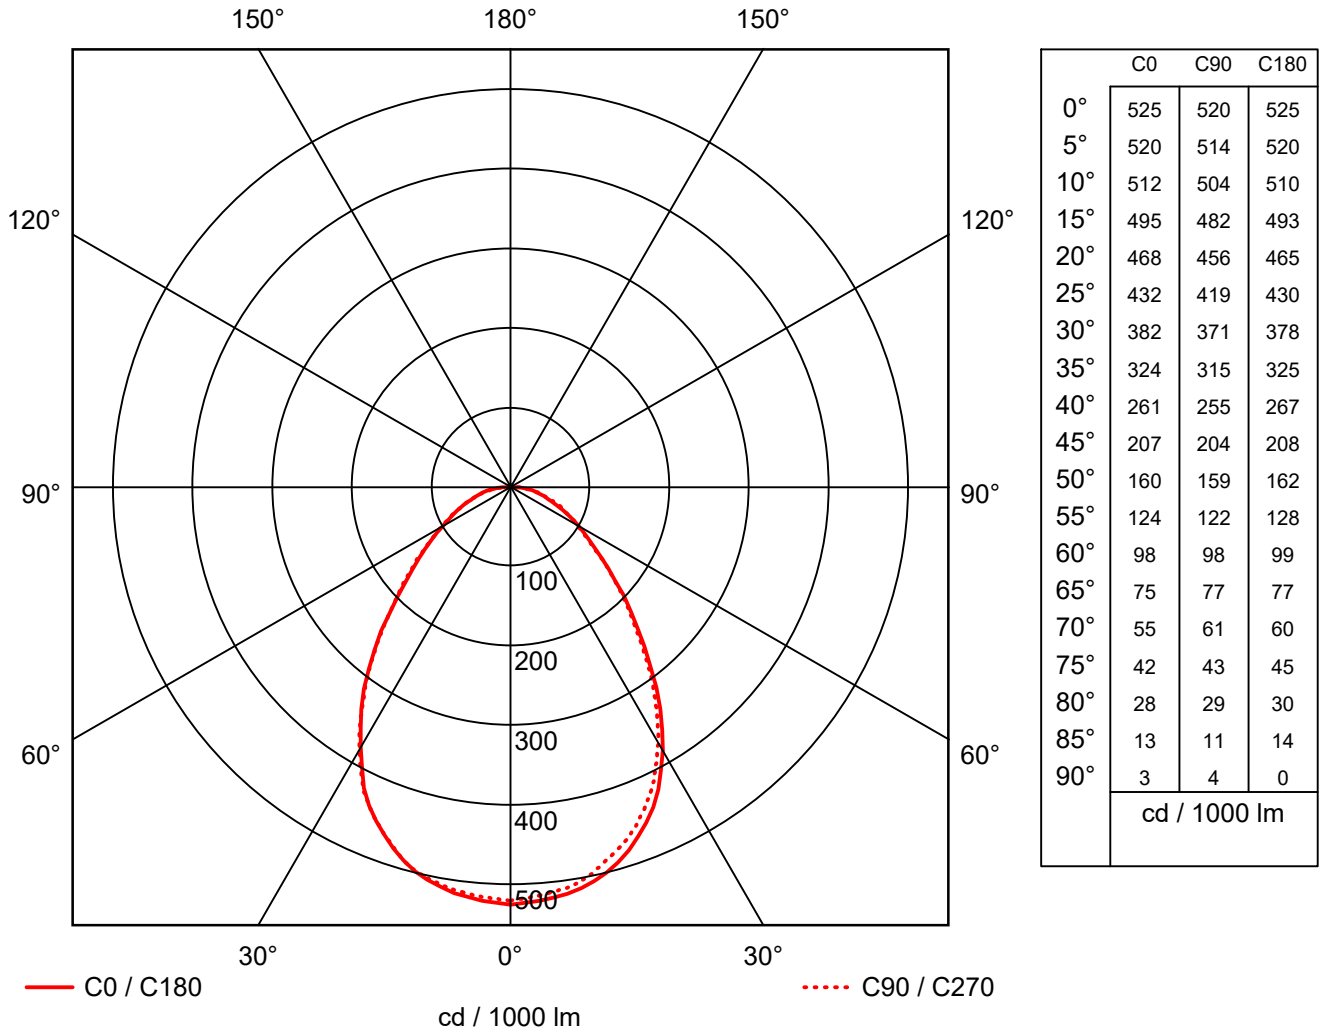

Luminaire efficiency : 100%
Luminaire efficacy : 120.11 lm/W
Classification : A50 ↓99.2% ↑0.8%
CIE Flux Codes : 61 86 97 99 100
UGR 4H 8H : 18.2 / 18.2
Power : 28 W
Luminous flux : 3363 lm

Equipped with

Quantity : 1
Designation : 3363 lm, 28 W
Colour :
Luminous flux : 3363 lm

Dimensions : 553 mm x 553 mm x 1 mm

1.1 Ansell Lighting, COMMERCIAL - Pace LED TPa... (APACLED1/60/CW)

1.1.2 LDC

Manufacturer	: Ansell Lighting	Efficiency factor	: 100%
Order number	: APACLED1/60/CW	Luminaire efficacy	: 120.11 lm/W(A50)
Luminaire name	: COMMERCIAL - Pace LED TPa	Light distribution	:
	UGR<19 Backlit Recessed Panel	Beam Angle	: 39.9° C0
Equipment	: 1 x 3363 lm, 28 W 28 W / 3363 lm		39.4° C90
Dimensions	: L 553 mm x W 553 mm x H 1 mm		40.4° C180
File name	: rlx_20200804084306.Idt		40.3° C270