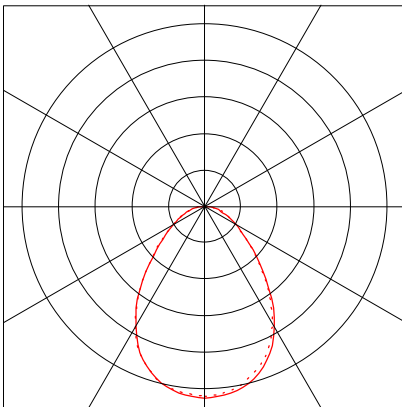

Luminaire efficiency : 100%
Luminaire efficacy : 120.11 lm/W
Classification : A50 ↓99.2% ↑0.8%
CIE Flux Codes : 61 86 97 99 100
UGR 4H 8H : 18.2 / 18.2
Power : 28 W
Luminous flux : 3363 lm

Equipped with

Quantity : 1
Designation : 3363 lm, 28 W
Colour :
Luminous flux : 3363 lm

Dimensions : 553 mm x 553 mm x 1 mm

1.1 Ansell Lighting, COMMERCIAL - Pace LED TPa... (APACLED1/60/CW)

1.1.2 LDC

Manufacturer	: Ansell Lighting	Efficiency factor	: 100%
Order number	: APACLED1/60/CW	Luminaire efficacy	: 120.11 lm/W(A50)
Luminaire name	: COMMERCIAL - Pace LED TPa	Light distribution	:
	UGR<19 Backlit Recessed Panel	Beam Angle	: 39.9° C0
Equipment	: 1 x 3363 lm, 28 W 28 W / 3363 lm		39.4° C90
Dimensions	: L 553 mm x W 553 mm x H 1 mm		40.4° C180
File name	: rlx_20200804084306.Idt		40.3° C270