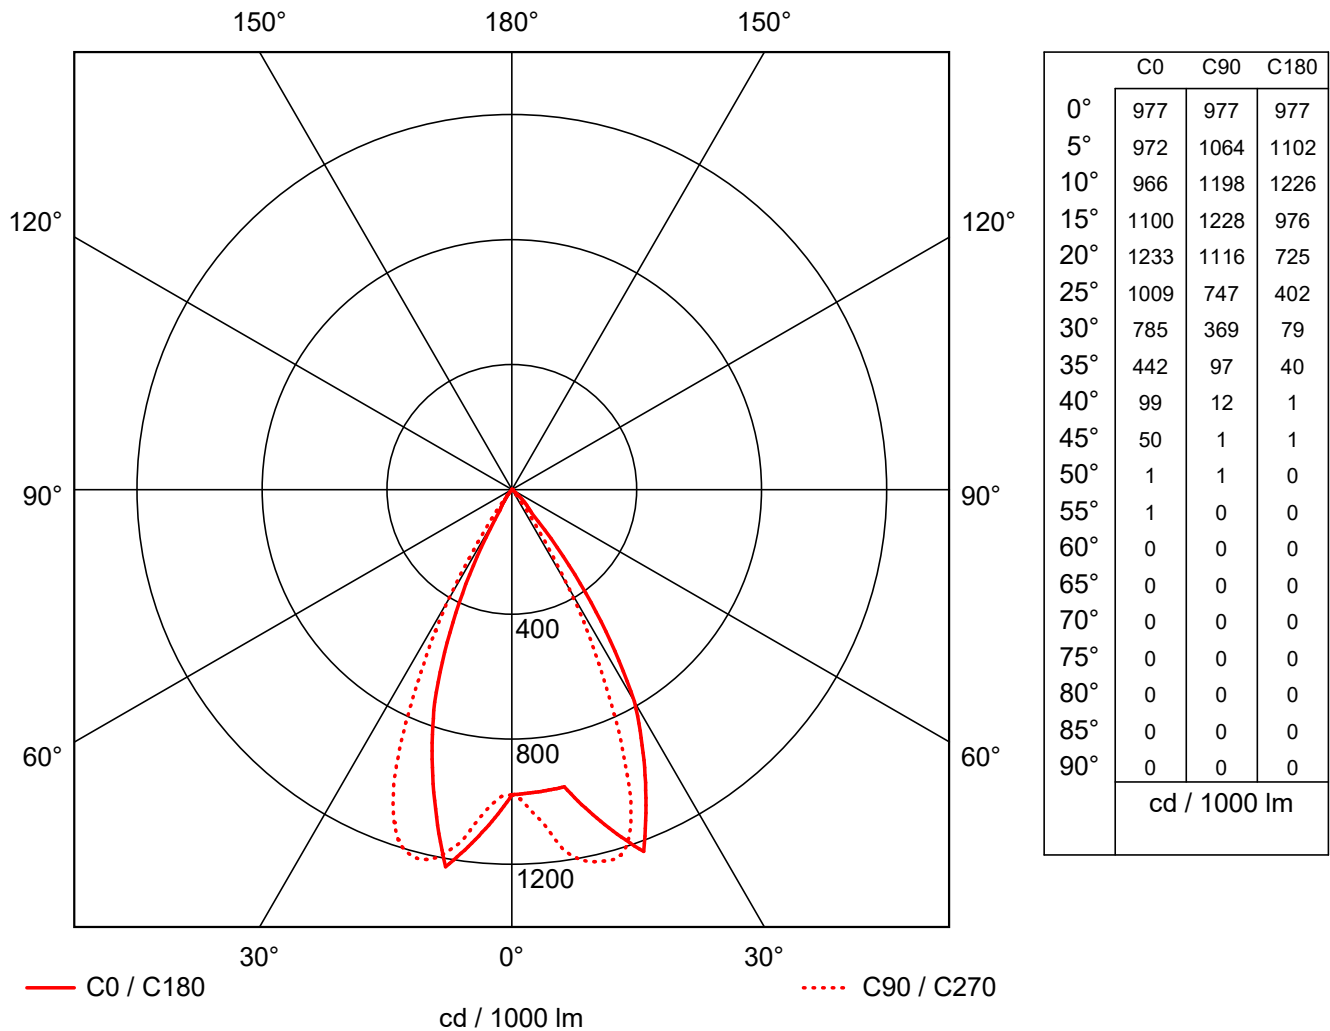

Object :
Installation :
Project number :
Date :

1 Luminaire data

1.1 ANSELL Lighting, Decco LED pendant (ADEPLED)

1.1.1 Data sheet

Manufacturer: ANSELL Lighting

ADEPLED Decco LED pendant

Luminaire data

Luminaire efficiency : 87%
Luminaire efficacy : 60 lm/W
Classification : A80 ↓100.0% ↑0.0%
CIE Flux Codes : 99 100 100 100 87
UGR 4H 8H : 13.8 / <10.0
Power : 29 W
Luminous flux : 1740 lm

Equipped with

Quantity : 1
Designation : LED
Colour :
Luminous flux : 2000 lm

Dimensions : Ø241 mm x 239 mm

Object :
 Installation :
 Project number :
 Date :

1.1 ANSELL Lighting, Decco LED pendant (ADEPLED)

1.1.2 LDC

Manufacturer : ANSELL Lighting
 Order number : ADEPLED
 Luminaire name : Decco LED pendant
 Equipment : 1 x LED 29 W / 2000 lm
 Dimensions : D 241 mm x H 239 mm
 File name : rlx_20170830202622.ltd

Efficiency factor : 87%
 Luminaire efficacy : 60 lm/W (A80)
 Light distribution
 Beam Angle : 32.4° C0
 26.5° C90
 21.6° C180
 26.9° C270