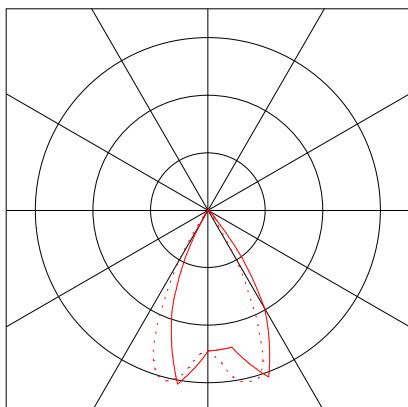

Object :
Installation :
Project number :
Date :

1 Luminaire data

1.1 ANSELL Lighting, Decco LED pendant (ADEPLED)

1.1.1 Data sheet

Manufacturer: ANSELL Lighting

ADEPLED Decco LED pendant

Luminaire data

Luminaire efficiency : 87%
Luminaire efficacy : 60 lm/W
Classification : A80 ↓100.0% ↑0.0%
CIE Flux Codes : 99 100 100 100 87
UGR 4H 8H : 13.8 / <10.0
Power : 29 W
Luminous flux : 1740 lm

Equipped with

Quantity : 1
Designation : LED
Colour :
Luminous flux : 2000 lm

Dimensions : Ø241 mm x 239 mm

Object :
 Installation :
 Project number :
 Date :

1.1 ANSELL Lighting, Decco LED pendant (ADEPLED)

Efficiency factor : 87%
 Luminaire efficacy : 60 lm/W (A80)
 Light distribution
 Beam Angle : 32.4° C0
 26.5° C90
 21.6° C180
 26.9° C270