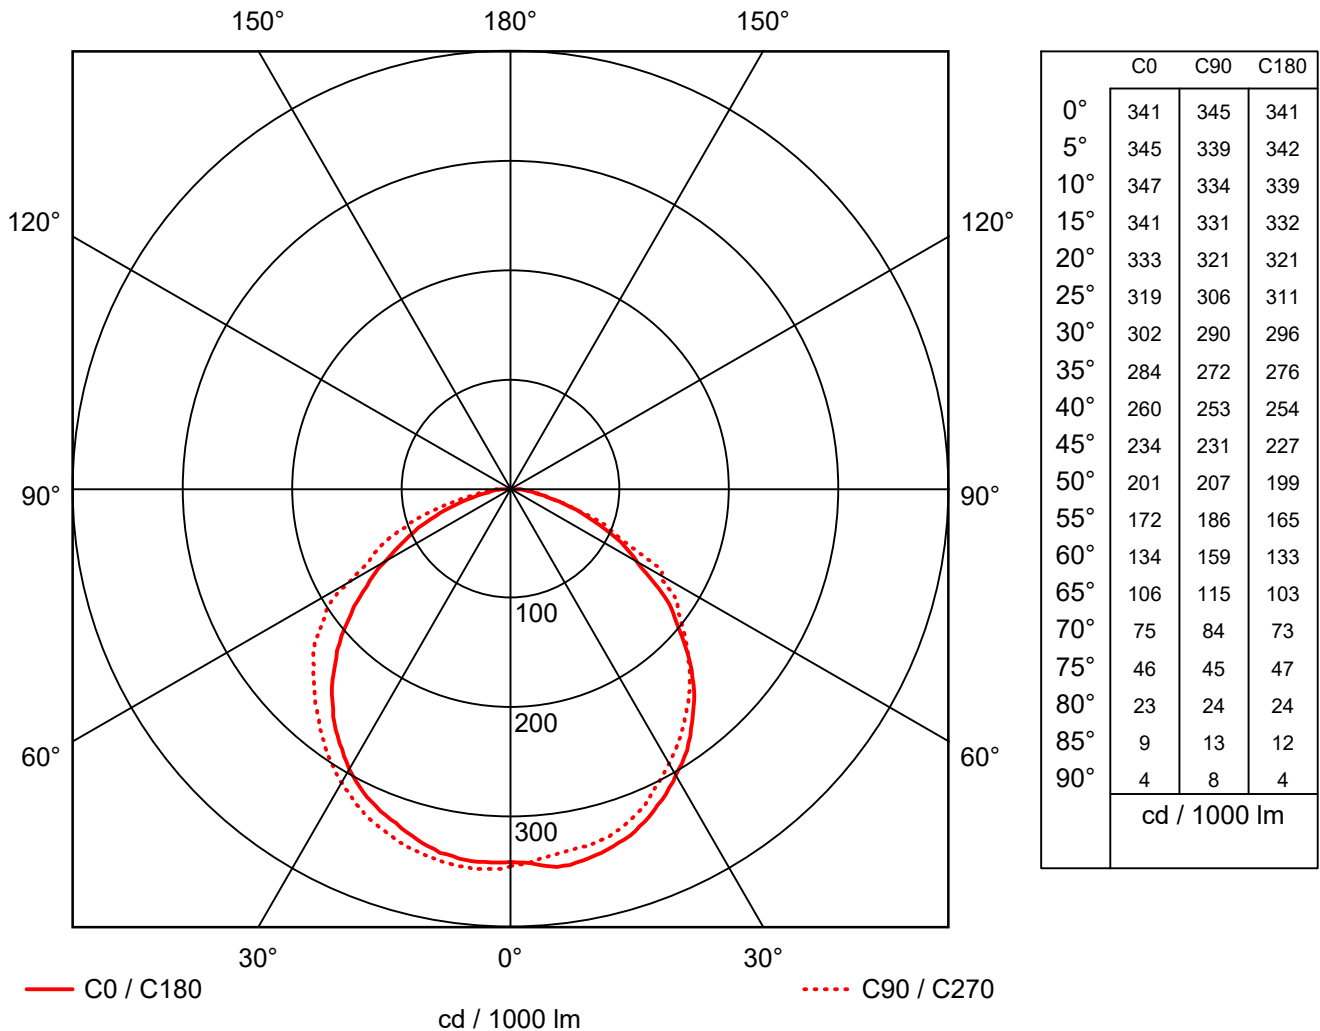

##### Luminaire data

Luminaire efficiency : 100%  
Luminaire efficacy : 53.33 lm/W  
Classification : A40 ↓100.0% ↑0.0%  
CIE Flux Codes : 48 80 96 100 100  
UGR 4H 8H : 14.2 / 16.3  
Power : 3 W  
Luminous flux : 160 lm

##### Equipped with

Quantity : 1  
Designation : LED 0  
Colour : 840/4000K  
Luminous flux : 160 lm  
Colour reproduction : 1B/80...89

Dimensions : 352 mm x 110 mm x 64 mm

## 1.1.2 LDC

Manufacturer	: Ansell	Efficiency factor	: 100%
Order number	: ACELED/3M/ST (DC)	Luminaire efficacy	: 53.33 lm/W A40)
Luminaire name	: EMERGENCY - Centurion LED Bulkhead	Light distribution	:
Equipment	: 1 x LED 0.3 W / 160 lm	Beam Angle	: 54.6° C0
Dimensions	: L 352 mm x W 110 mm x H 64 mm		: 57.2° C90
File name	: ACELED_3M_ST (DC).ldt		: 53.7° C180
			: 59.7° C270