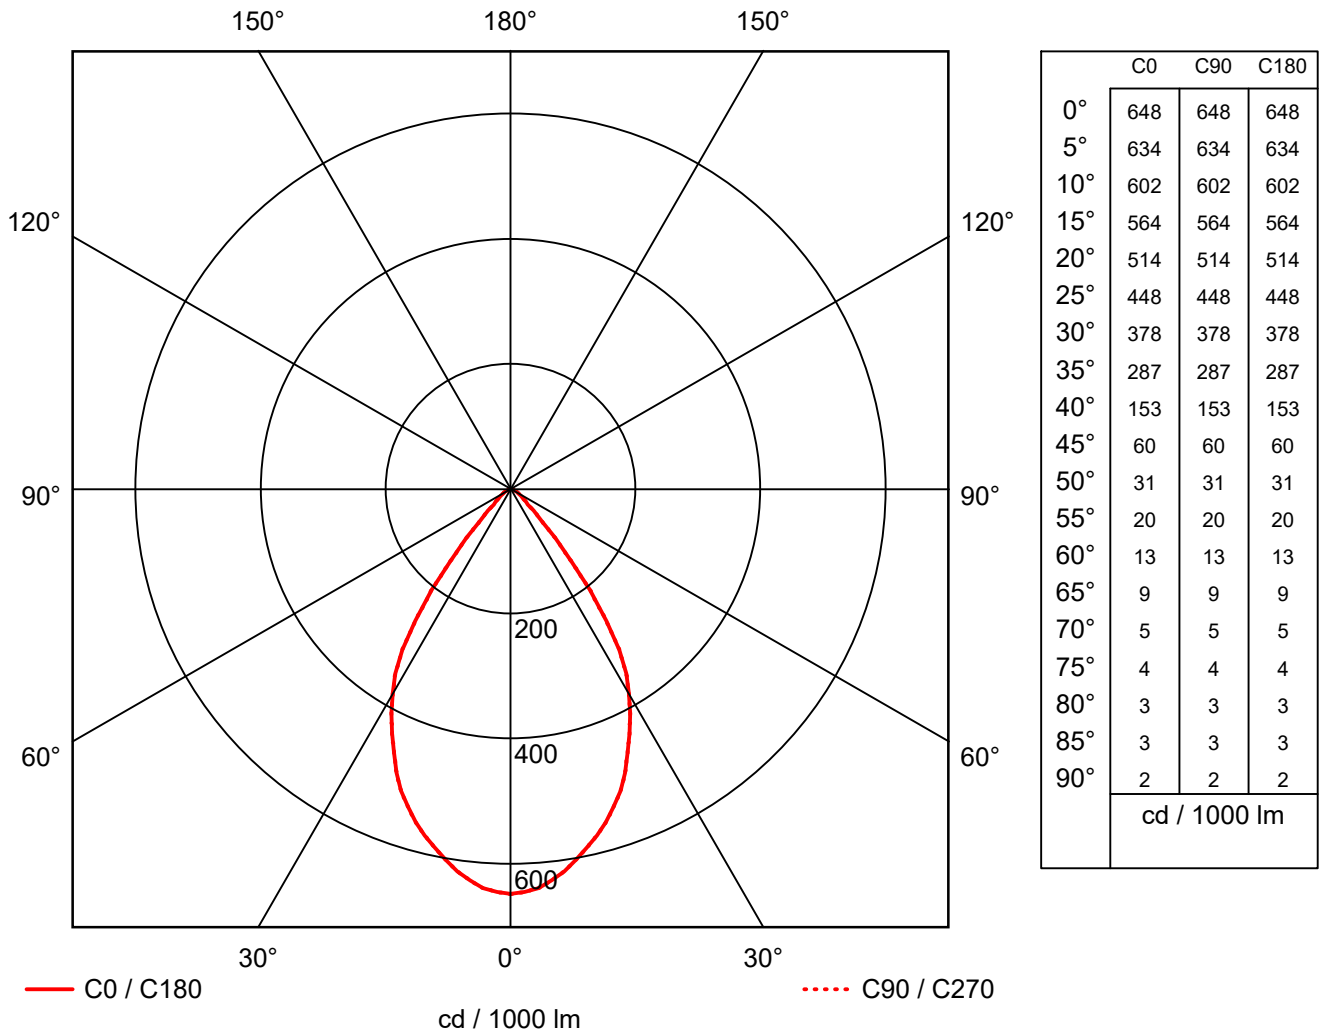

1 Luminaire data

1.1 Ansell, AMENITY - Beam AC LED (ABEAMLED)

1.1.1 Data sheet

Manufacturer: Ansell

ABEAMLED

AMENITY - Beam AC LED

Luminaire data

Luminaire efficiency	: 68.37%
Luminaire efficacy	: 64.95 lm/W
Classification	: A60 ↓100.0% ↑0.0%
CIE Flux Codes	: 89 98 99 100 68
UGR 4H 8H	: 16.9 / 16.9
Power	: 20 W
Luminous flux	: 1299 lm

Equipped with

Quantity	: 1
Designation	: LED 0
Colour	: 840/4000K
Luminous flux	: 1900 lm
Colour reproduction	: 1B/80...89

Dimensions : 148 mm x 194 mm x 75 mm

1.1 Ansell, AMENITY - Beam AC LED (ABEAMLED)

1.1.2 LDC

Manufacturer	: Ansell	Efficiency factor	: 68.37%
Order number	: ABEAMLED	Luminaire efficacy	: 64.95 lm/W (A60)
Luminaire name	: AMENITY - Beam AC LED	Light distribution	
Equipment	: 1 x LED 0 20 W / 1900 lm	Beam Angle	: 33.3° C0
Dimensions	: L 148 mm x W 194 mm x H 75 mm		33.3° C90
File name	: ABEAMLED.Idt		33.3° C180
			33.3° C270